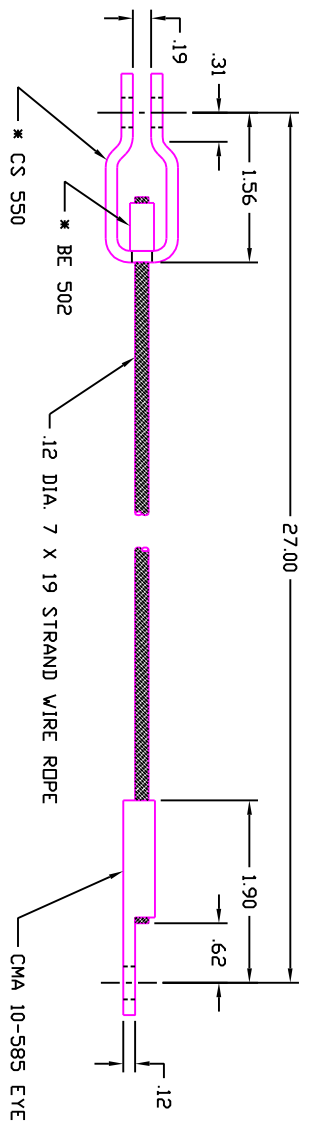

REV ECN # DATE DESCRIPTION OF CHANGE-IS (WAS) BY:

6625 8/24/99 RELEASED FOR PRODUCTION JDH

308294 A

NOTE: ALL PARTS DENOTED W/* ARE CABLECRAFT PART NUMBERS.

SOURCE: JOINT & CLUTCH SVC.

PN: VENDOR STD
MATERIAL: SEE NOTE

FINISH: UNSPECIFIED TOLERANCES

DES. ENG: J. HUGHES
ENG. REL:

AAR PowerBoss
Aberdeen, North Carolina 28315
Phone (910) 944-2105 FAX (910) 944-7409

CAD BY: JDH DATE: 3/5/99

DESCRIPTION: CABLE-SQUEEGEE LIFT TC/1

PART NO. 308294 REV A SHT NO. 1 OF 1